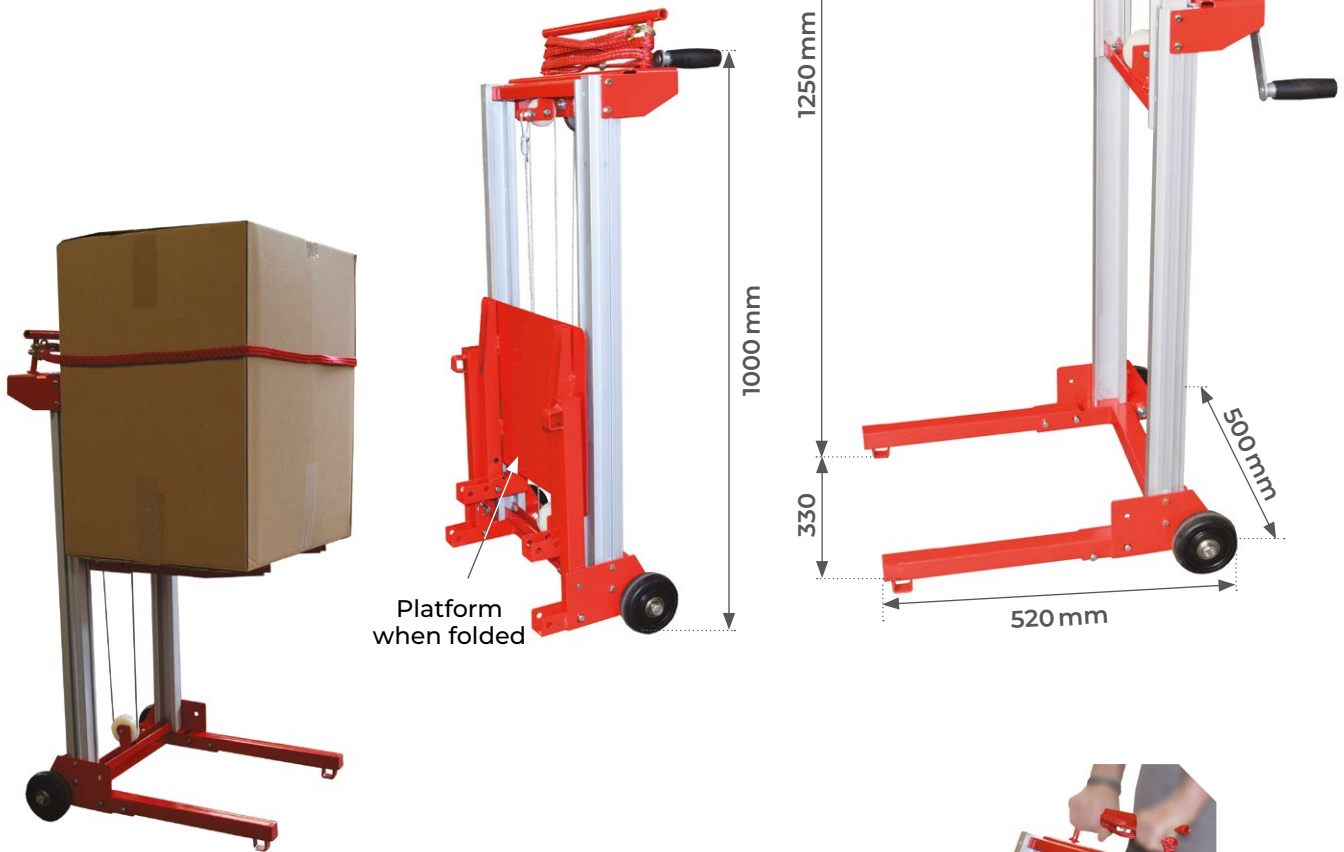

STD

Portable manual mini stacker 80 kg

FEATURES

- Extremely lightweight: 20 kg
- Easy to assembly and disassemble
- Fits in small or tight spaces
- Easy-to-handle and lightweight aluminum mast
- Cable lift mechanism, no hydraulic leakage
- Easy to fit in a car trunk once folded
- Foldable platform 380 x 300 mm

Model		STD
Load capacity	kg	80
Lift height	mm	1250
Total length	mm	520
Total width	mm	500
Folded height	mm	1000
Distance between legs	mm	330
Weight	kg	20