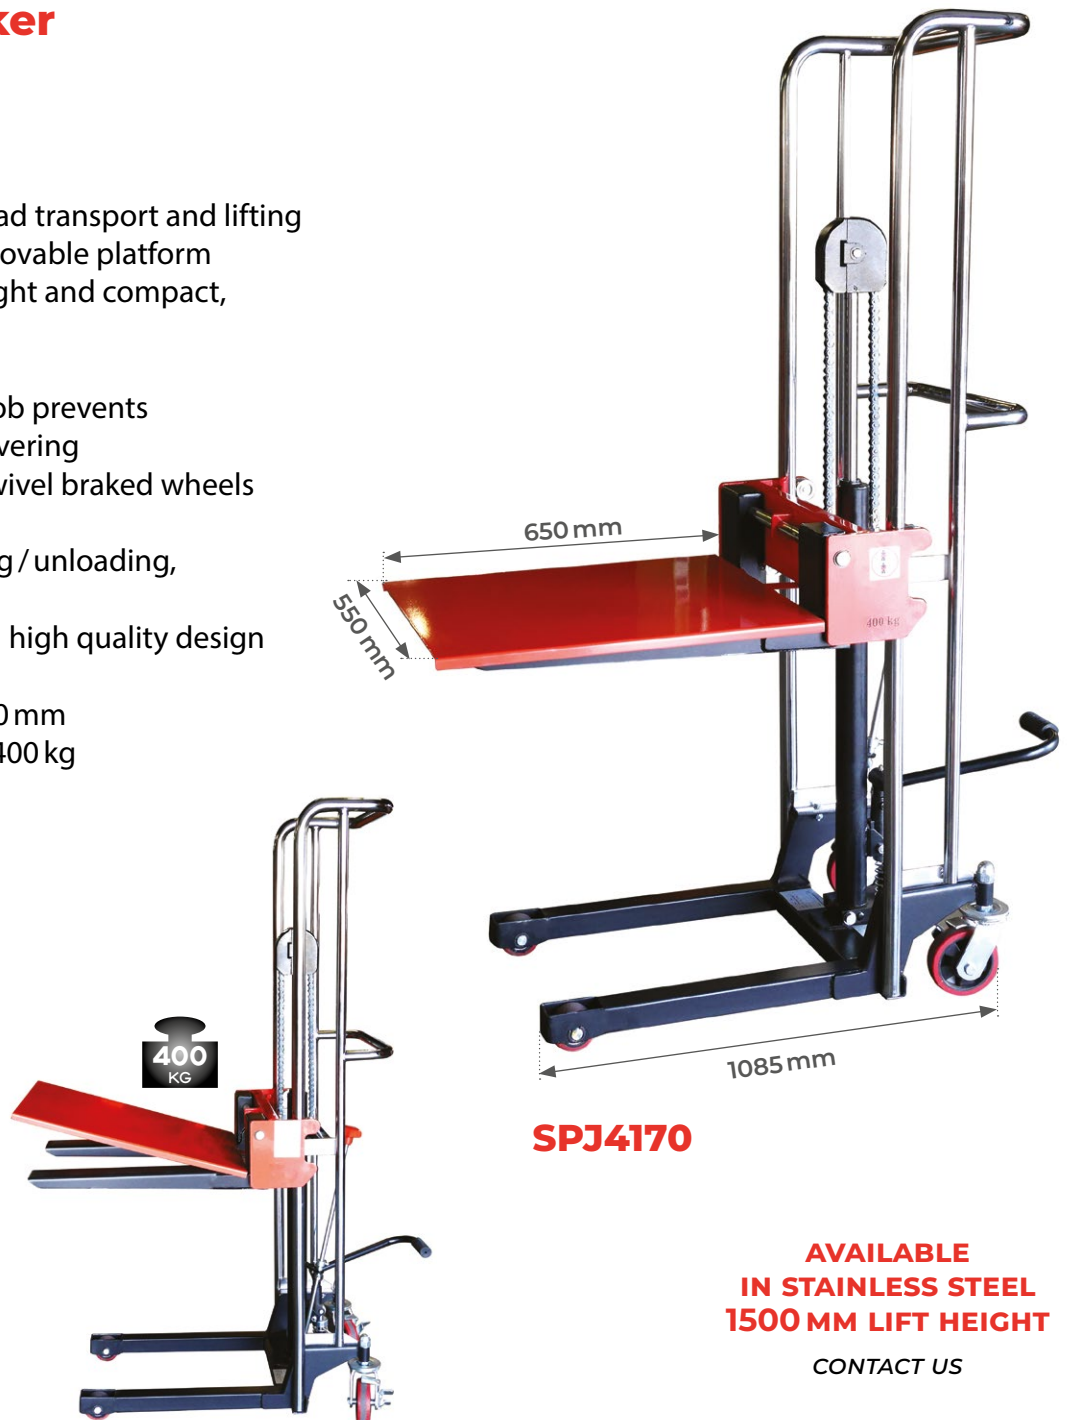

SPJ

Manual stacker 400 kg

FEATURES

- Fast and effortless load transport and lifting
- Equipped with a removable platform
- Very handy, lightweight and compact, easy to transport
- Quick lift foot pedal
- Lowering control knob prevents uncontrolled maneuvering
- Two fixed and two swivel braked wheels for great stability
- Ideal for truck loading / unloading, loads transport...
- Robust, effective and high quality design
- Adjustable forks
- Lift height up to 1700 mm
- Load capacity up to 400 kg

Model		SPJ4120	SPJ4150	SPJ4170
Load capacity	kg	400	400	400
Overall dimensions (L x W x H)	mm	1040 x 590 x 1410	1040 x 590 x 1710	1085 x 580 x 1925
Lift height	mm	1200	1500	1700
Lowered fork height	mm	85	85	85
Fork length	mm	650	650	650
Width across forks	mm	550	550	550
Platform dimensions (L x W)	mm	650 x 550	650 x 550	650 x 550
Rollers	mm	Ø75	Ø75	Ø75
Wheels	mm	Ø125	Ø125	Ø127
Weight	kg	81	85	92