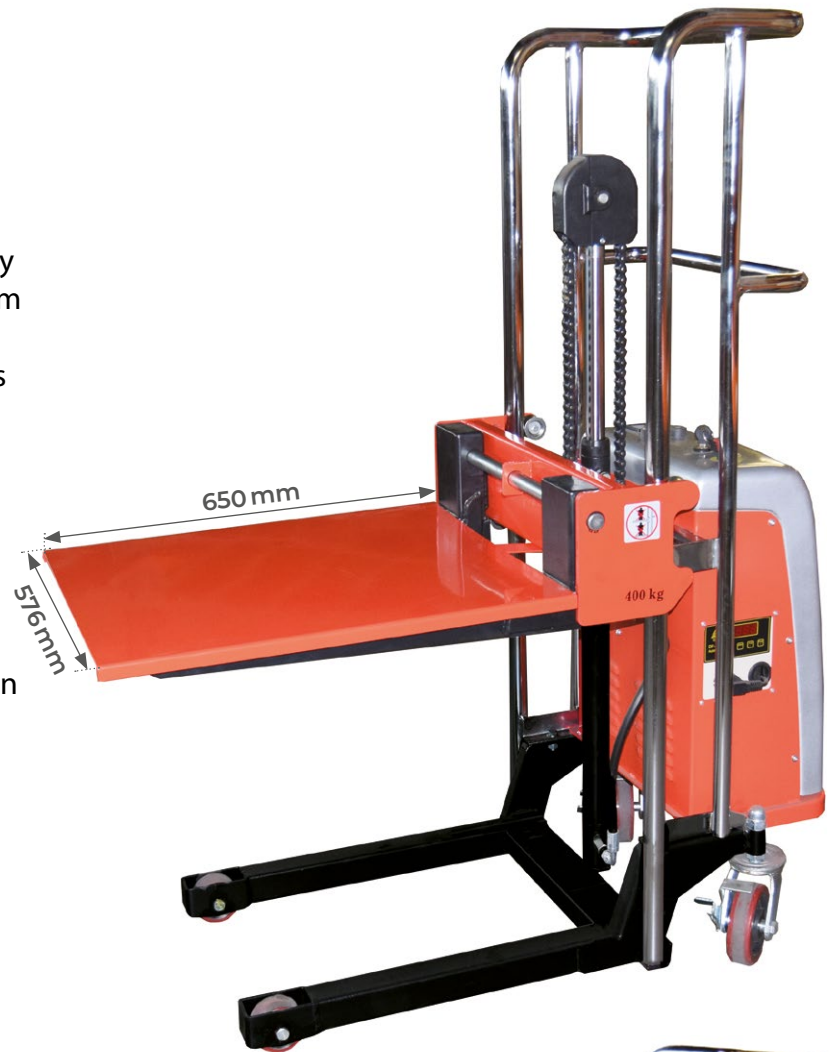

SEJ

Semi-electric stacker 400 kg

FEATURES

- Lightweight and easy maneuvering.
- Load capacity of 400 kg for fast and easy load transport and lifting up to 1700 mm
- Removable platform placed on top of the forks allows to handle of all types of loads (pallets, parcels, etc.)
- 2x fixed and 2x braked swivel casters for high stability
- Adjustable forks
- Ideal for any storage, truck loading and unloading, transport, leveling operations
- Robust, efficient and high quality design
- Built-in charger

SEJ4150

Model		SEJ4120	SEJ4150	SEJ4170
Load capacity	kg	400	400	400
Lift height	mm	1200	1500	1700
Minimum height	mm	85	85	85
Total width	mm	600	600	600
Total height	mm	1425	1725	2025
Platform dimensions (LxW)	mm	650x576	650x576	650x576
Forks dimensions (LxW)	mm	650x110	650x110	650x110
Distance between forks	mm	330	330	330
Brakes		2	2	2
Engine	V/W	DC 12/700	DC 12/700	DC 12/700
Battery	V/Ah	DC 12/60	DC 12/60	DC 12/60
Rollers	mm	Ø75x40	Ø75x40	Ø75x40
Drive wheels	mm	Ø127x40	Ø127x40	Ø127x40
Weight	kg	124	126	131