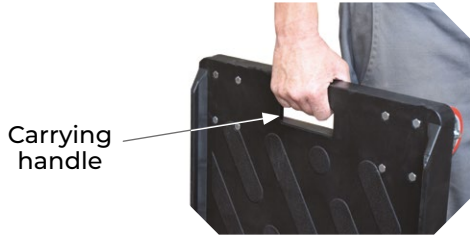

PPR30

Platform dolly 300 kg

FEATURES

- Load capacity: 300 kg
- Polypropylene and fiberglass platform
- 4x Ø75 mm non-marking rubber casters (two fixed and two braked swivel)
- Black anti-slip platform
- Three raised-edge platform

Model		PPR30
Load capacity	kg	300
Overall dimensions (LxWxH)	mm	670x460x145
Rubber wheels	mm	Ø75
Weight	kg	5,5