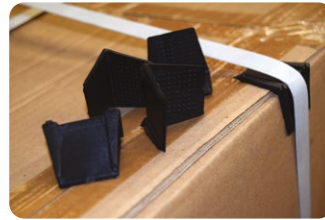

box of 1000 units

• PP AND PET STRAPPING SERRATED SEALS

STANDARD OPEN SEALS

HD12 • 12 mm

HD16 • 16 mm

box of 3000 units

REINFORCED SEMI-OPEN SEALS

KO13 • 12 mm

KO16 • 16 mm

box of 1000 units

• PLASTIC CORNER PROTECTORS

COIN4040 • 40x40 mm

box of 2000 units

OTHER SUPPLIES AVAILABLE

[CONTACT US](#)