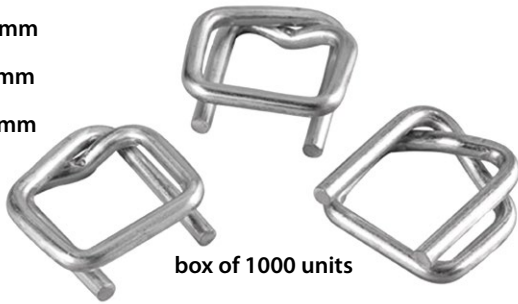

Strapping supplies and accessoires

• STEEL BUCKLES

CB4 • 13 mm

CB5 • 16 mm

CB6 • 19 mm

box of 1000 units

• PLASTIC BUCKLES

POLYBOUCLE • 13 mm

box of 1000 units

• PP AND PET STRAPPING SERRATED SEALS

STANDARD OPEN SEALS

HD12 • 12 mm

HD16 • 16 mm

box of 3000 units

REINFORCED SEMI-OPEN SEALS

KO13 • 12 mm

KO16 • 16 mm

box of 1000 units

• PLASTIC CORNER PROTECTORS

COIN4040 • 40x40 mm

box of 2000 units

OTHER SUPPLIES AVAILABLE

[CONTACT US](#)