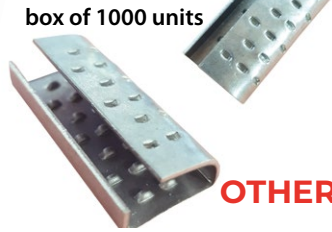

box of 1000 units

• PP AND PET STRAPPING SERRATED SEALS

STANDARD OPEN SEALS

HD12 • 12 mm

HD16 • 16 mm

box of 3000 units

REINFORCED SEMI-OPEN SEALS

KO13 • 12 mm

KO16 • 16 mm

box of 1000 units

• PLASTIC CORNER PROTECTORS

COIN4040 • 40x40 mm

box of 2000 units

OTHER SUPPLIES AVAILABLE

[CONTACT US](#)