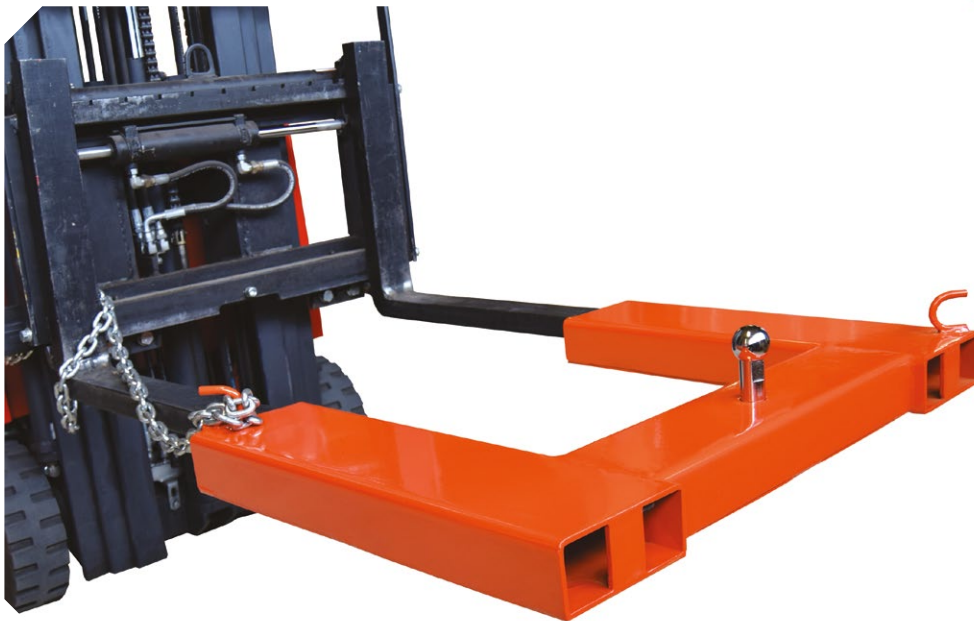

FMR3000

Tow ball and hitch attachment for trailers 3000 kg

FEATURES

- Designed to maneuver trailers up to 3 tons trailers
- Adaptable to a forklift truck
- Safety chain to prevent the device from sliding off the forks

Sleeves inner dimensions

| Model | | FMR3000 |
|--------------------------------|----|-----------------|
| Load capacity | kg | 3000 |
| Overall dimensions (L x W x H) | mm | 625 x 890 x 160 |
| Hitch ball height | mm | 90 |
| Weight | kg | 39 |