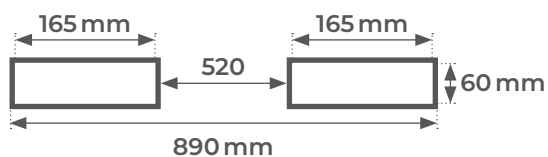

FMR3000

Tow ball and hitch attachment for trailers 3000 kg

FEATURES

- Designed to maneuver trailers up to 3 tons trailers
- Adaptable to a forklift truck
- Safety chain to prevent the device from sliding off the forks

Sleeves inner dimensions

| Model | | FMR3000 |
|--------------------------------|----|-----------------|
| Load capacity | kg | 3000 |
| Overall dimensions (L x W x H) | mm | 625 x 890 x 160 |
| Hitch ball height | mm | 90 |
| Weight | kg | 39 |