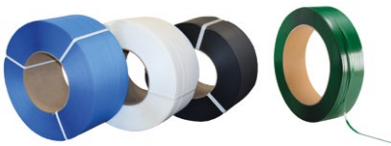

## CA120HS

**PP and PET dispenser mobile  
dispenser for multiple reel sizes**

PP and PET strapping  
sold separately  
(see pages 17-18)

Model		CA120HS
Type of strapping		polypropylene PP and polyester PET
Strapping max. width	mm	40
Mandrel diameter	mm	150, 200, 280 and 400
Steel faces diameter	mm	616
Core max. diameter	mm	200
Rubber wheels diameter	mm	150
Weight	kg	16,5