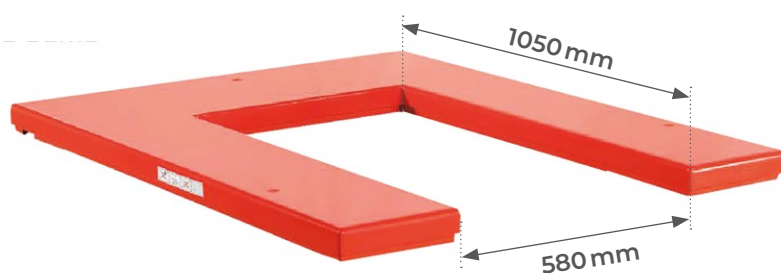

HULC1000

U-shaped budget electric lift table 1000 kg

FEATURES

- Super-low lifting table
- Single 3 m cable for power unit and handle control
- Safety clearance to prevent trapping during operation

Standard hand controller
with ignition key
and 3 m cable

Safety trip bars

Model		HULC1000
Load capacity	kg	1000
Plate dimensions (LxW)	mm	1450x1140
Inner dimensions of the U (LxW)	mm	1050x580
Min / max lift height	mm	80 / 760
Raising time	s	18
Motor 380V / 50 Hz	kw	0,75
Weight	kg	235